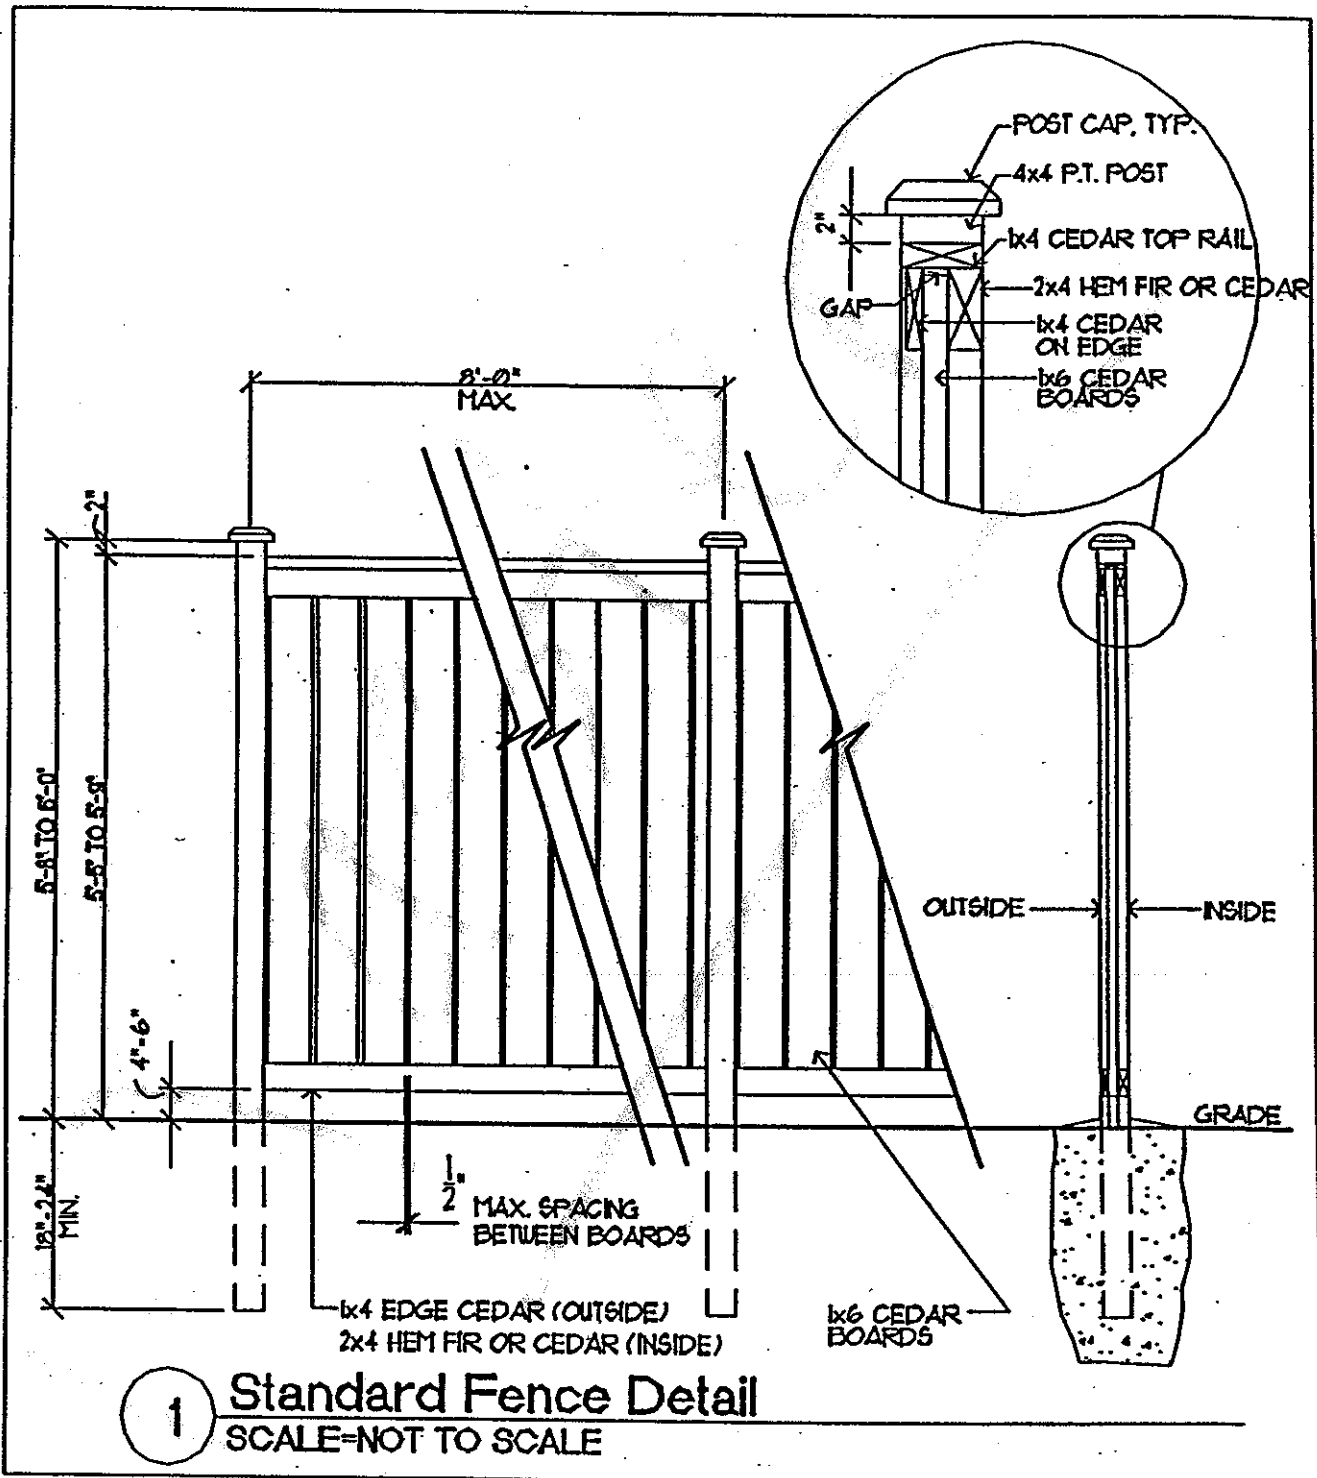

QUADRANT HOMES
A DIVISION OF THE TRUSS COMPANY
1701 17TH AVENUE
BELLEVUE, WASHINGTON 98007
TEL. 425-455-7300 • FAX (425) 6-46-0363

TYP

8/24/03

Stain Specs: Rodda - Rural Manor (1/2 cedar ± 1/2 clear) semi-transparent.

(Color #ISO2G3806)